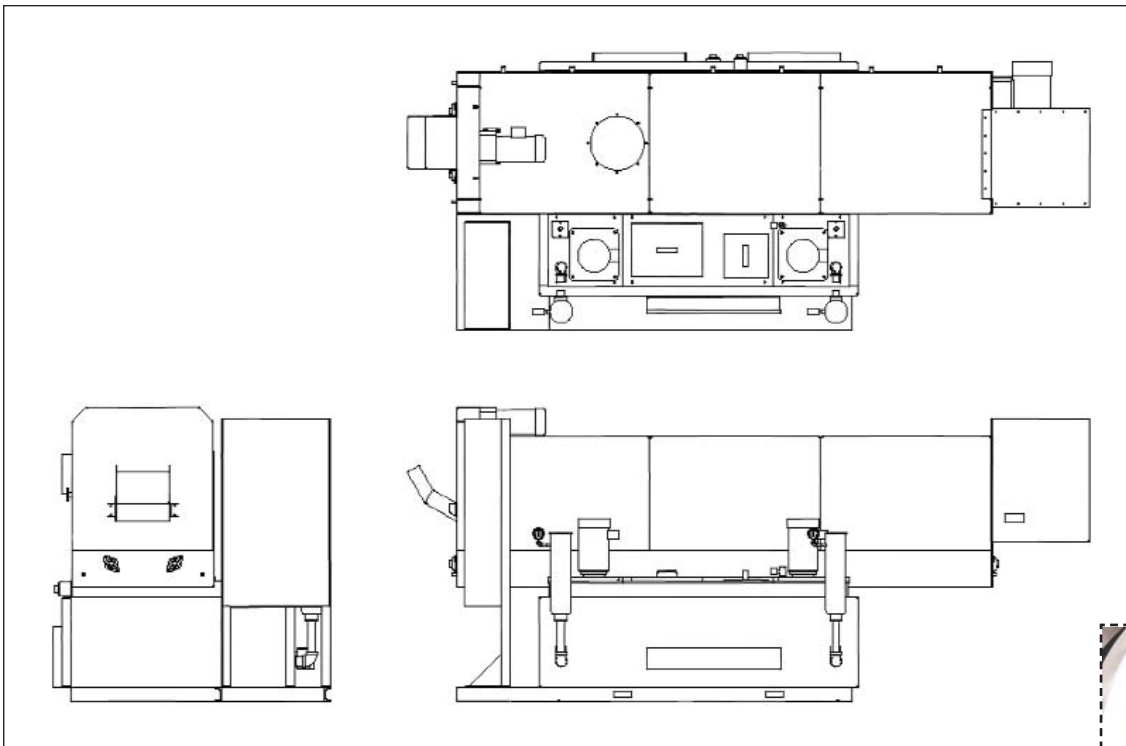

Typical Rotating Drum Washer Configuration