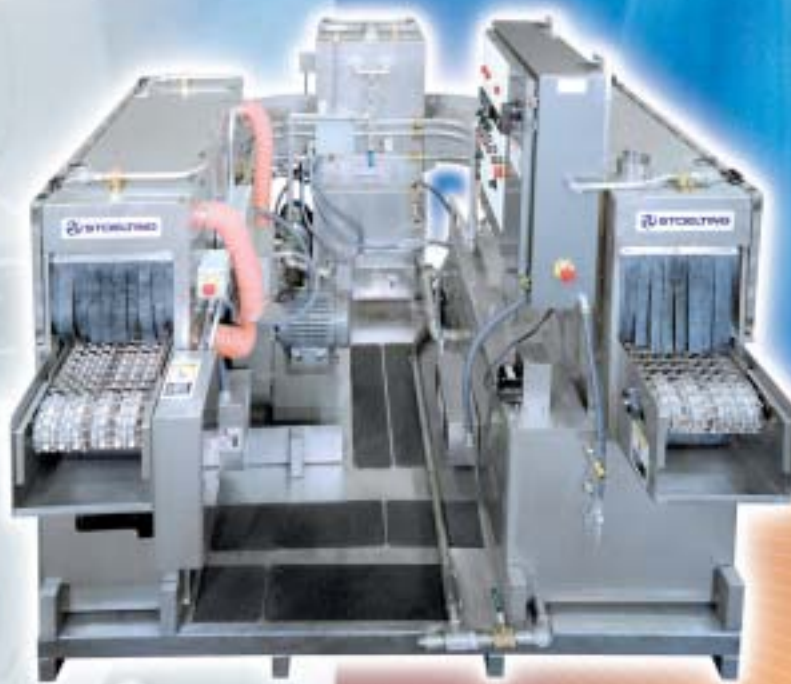

VersaForce™

The Versatile Cell Washer

Designed for manufacturing cells, the VersaForce™ features:

- **Compact size for cellular use**
- **90° and u-bend conveyor options for flexibility**
- **Modular design for quick availability**
- **CE compliant**
- **Economical price tag**

 **STOELTING®**
A Stainless Reputation.

VersaForce™ is the Versatile Cell Washer... from Stoelting.

In Cellular manufacturing, versatility is the key. The Stoelting VersaForce™ Industrial Parts Washer offers a variety of configurations to meet your specific cells washing needs.

Stand-Alones

In-Lines

U-Bends

Also included on all VersaForce washers are the following features, which customers have come to expect from Stoelting:

- ALL stainless steel construction for long life.
- Exclusive spray tube design for unsurpassed cleaning.
- Adjustable air knives for unsurpassed drying.
- Reputation for building the most rugged, longest lasting washers on the market.