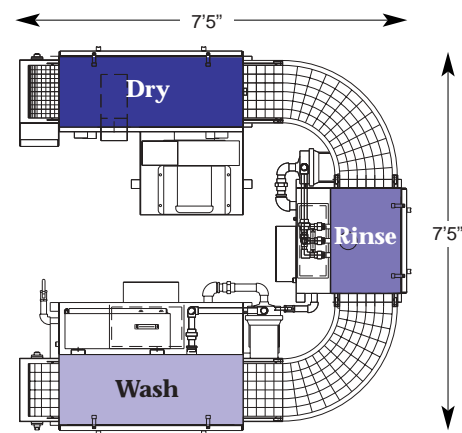

U-Bends

Also included on all VersaForce washers are the following features, which customers have come to expect from Stoelting:

- ALL stainless steel construction for long life.
- Exclusive spray tube design for unsurpassed cleaning.
- Adjustable air knives for unsurpassed drying.
- Reputation for building the most rugged, longest lasting washers on the market.

Configuration as depicted on front of brochure:

- VSF-212
- W-R-D
- (7'5")² Footprint

502 Highway 67 • Kiel, Wisconsin 53042-1600

Tel: (920) 894-2293 • 800-545-0661 • Fax: (920) 894-7029 • E-mail: industrial@stoelting.com • Web site: www.stoelting.com