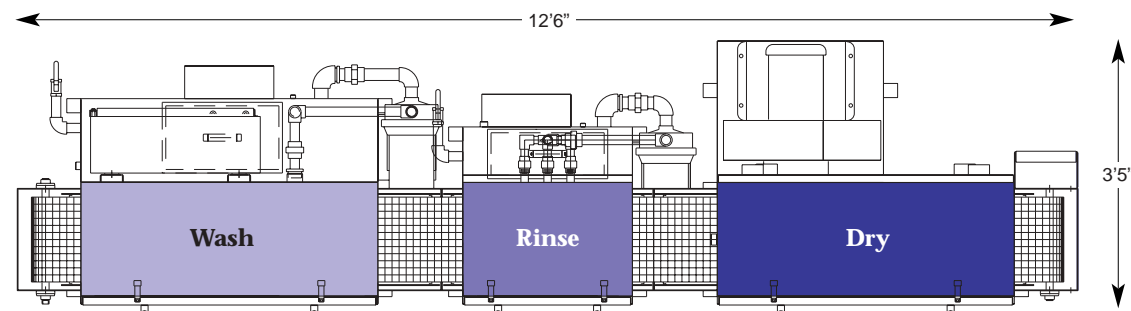

VersaForce™

The Versatile Cell Washer

Designed for manufacturing cells, the VersaForce™ features:

- **Compact size for cellular use**
- **90° and u-bend conveyor options for flexibility**
- **Modular design for quick availability**
- **CE compliant**
- **Economical price tag**

 **STOELTING®**
A Stainless Reputation.

VersaForce™ is the Versatile Cell Washer... from Stoelting.

In Cellular manufacturing, versatility is the key. The Stoelting VersaForce™ Industrial Parts Washer offers a variety of configurations to meet your specific cells washing needs.

Stand-Alones

In-Lines

U-Bends

Also included on all VersaForce washers are the following features, which customers have come to expect from Stoelting:

- ALL stainless steel construction for long life.
- Exclusive spray tube design for unsurpassed cleaning.
- Adjustable air knives for unsurpassed drying.
- Reputation for building the most rugged, longest lasting washers on the market.