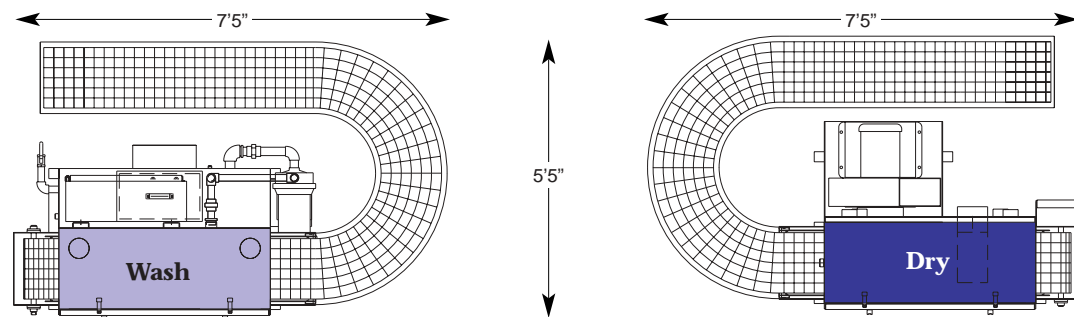

Stand-Alones