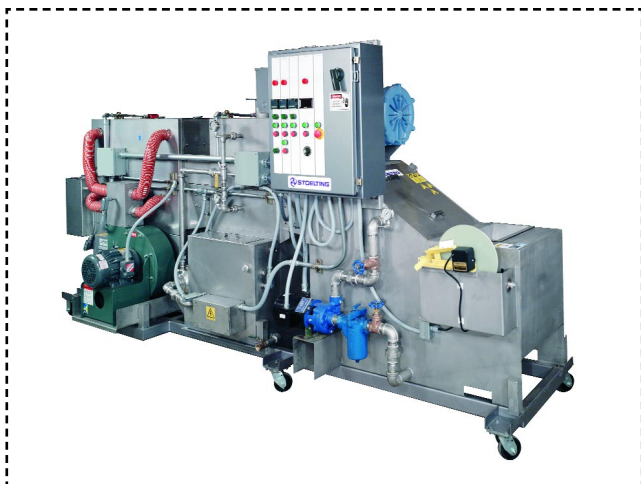

# VersaForce (i)™

The Versatile Cell Washer  
w/Immersion

*Designed for manufacturing cells,  
the VersaForce (i)™ features:*

- Six cleaning stages
- Small footprint (12 x 3 )
- All automatic, continuous flow
- Modular design for quick availability
- CE compliant
- Economical price tag

# VersaForce(i)<sup>TM</sup> the Versatile approach to cellular manufacturing... from Stoelting

VersaForce(i)  
(w/immersion)

All these cleaning actions:

in this compact package.

*Also included on all VersaForce(i) washers are the following features, which customers have come to expect from Stoelting:*