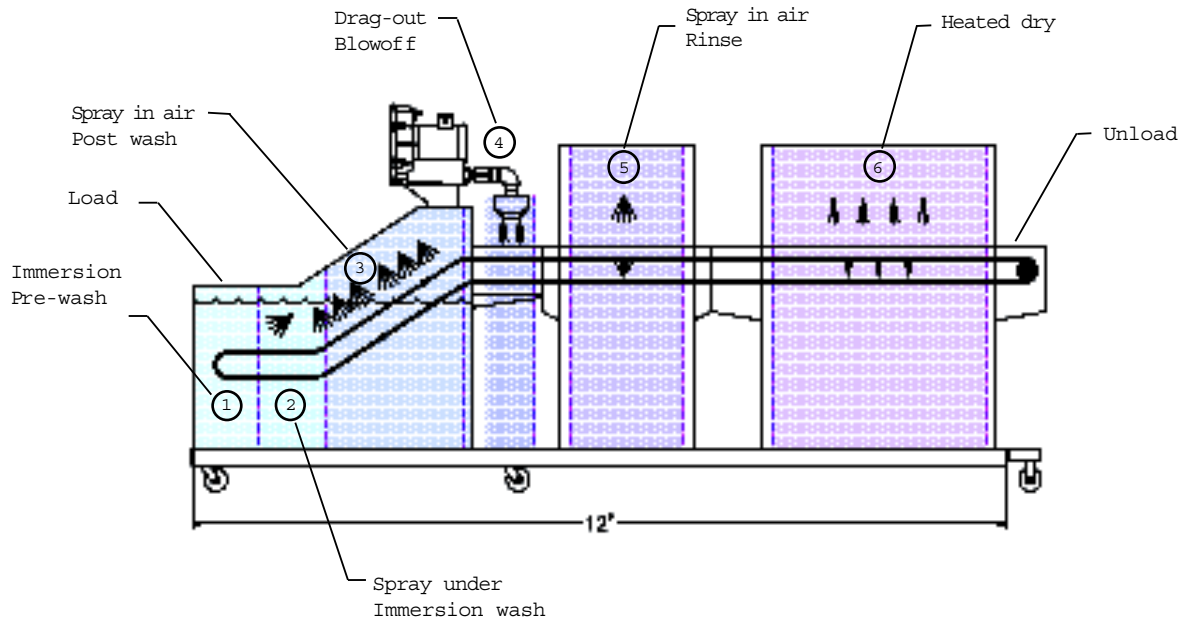

VersaForce(i)^{TM} the Versatile approach to cellular manufacturing... from Stoelting

VersaForce(i)
(w/immersion)

All these cleaning actions:

in this compact package.