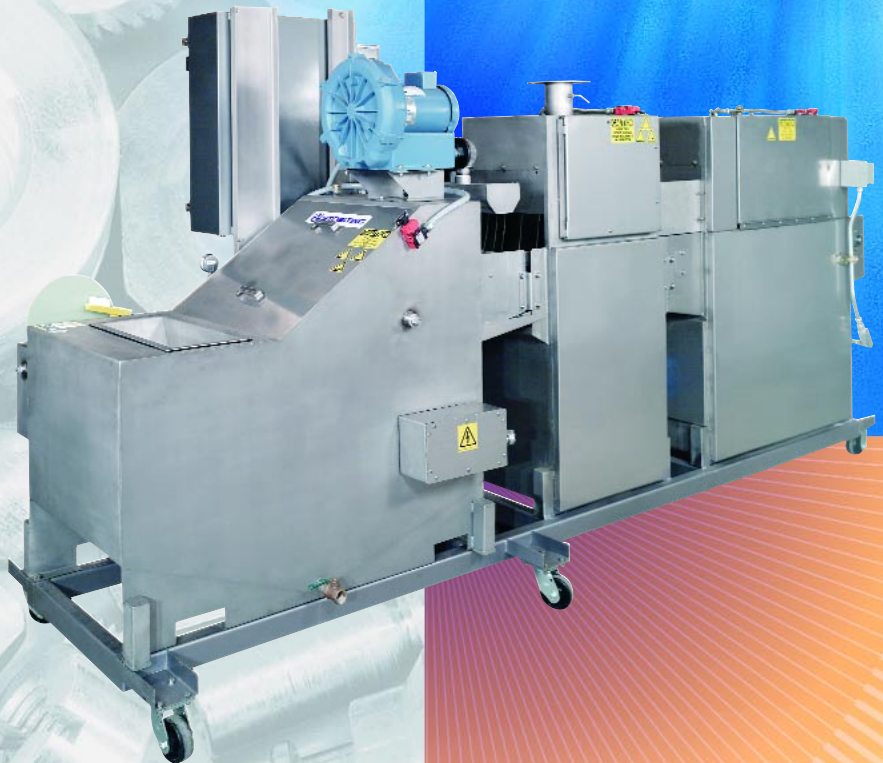

# VersaForce (i)™

The Versatile Cell Washer  
w/Immersion

*Designed for manufacturing cells,  
the VersaForce (i)™ features:*

- Six cleaning stages
- Small footprint (12 x 3 )
- All automatic, continuous flow
- Modular design for quick availability
- CE compliant
- Economical price tag

# VersaForce(i)<sup>TM</sup> the Versatile approach to cellular manufacturing... from Stoelting

VersaForce(i)  
(w/immersion)

All these cleaning actions:

in this compact package.

*Also included on all VersaForce(i) washers are the following features, which customers have come to expect from Stoelting:*